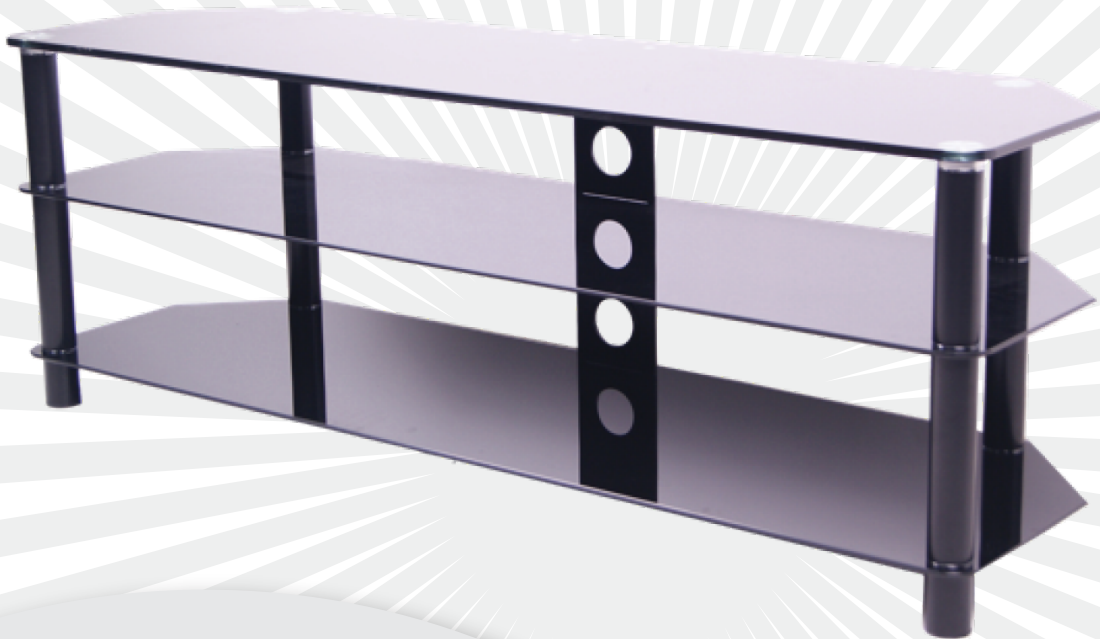

MODEL

TCC1500

AVS AV/TV Stand

The TCC1500 offers a fantastic way to display all of your AV equipment incorporating the best in open architecture. This open-style rack features three toughened black glass shelves, four leg stability and a cable management system.

DIMENSIONS (W x D x H)

TCC1500 - 1500 x 450 x 530mm
TV Size up to 65"

SHELF SIZES (W x D x H)

Top shelf - 1500 x 450 x 12mm
Middle shelf - 1500 x 450 x 6mm
Bottom shelf - 1500 x 450 x 6mm

FEATURES

- Contemporary styling (designed to fit any décor)
- Open-Style Design
- Cable Management System

WEIGHT CAPACITY

Top shelf - 50kg / 110lbs
Middle shelf - 15kg / 33lbs
Bottom shelf - 15kg / 33lbs

FINISH

Black
- **TCC1500B**

White
- **TCC1500W**